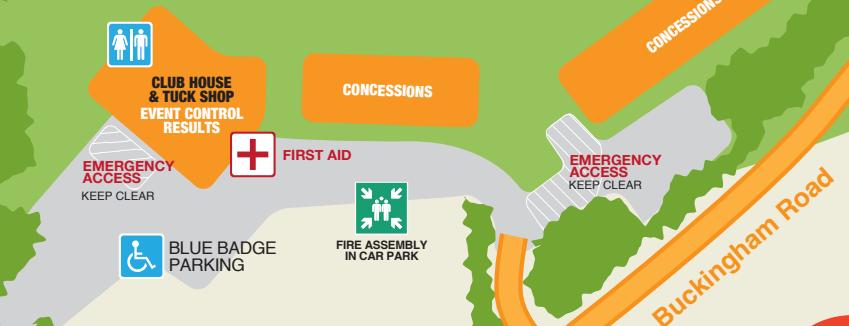

2026 Summer Tournament

THE NARNIA HEDGE

CONCESSIONS

No dogs

KEY

- XX** Pitch allocation - Saturday
- XX** Pitch allocation - Sunday
- SB** SIN BIN

Support us in making this event safe and enjoyable for all. The coaching zones are for players and coaches of the current match only. Please spectate from the opposite touchline and away from the goal areas.

Note: there is strictly no parking on the Buckingham Road. Please use the car parks you are directed to.